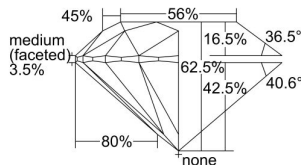

GIA®

FACSIMILE

GIA REPORT 6402062772

Verify this report at GIA.edu

GIA NATURAL DIAMOND DOSSIER®

August 21, 2021
GIA Report Number **6402062772**
Shape and Cutting Style ..... **Round Brilliant**
Measurements ..... **4.09 - 4.11 x 2.56 mm**

GRADING RESULTS

Carat Weight ..... **0.26 carat**
Color Grade ..... **D**
Clarity Grade **VVS2**
Cut Grade ..... **Excellent**

ADDITIONAL GRADING INFORMATION

Polish ..... **Excellent**
Symmetry ..... **Excellent**
Fluorescence ..... **Faint**
Clarity Characteristics ..... **Pinpoint**
Inscription(s): **GIA 6402062772**

PROPORTIONS

Profile to actual proportions

GRADING SCALES

GIA COLOR SCALE	GIA CLARITY SCALE	GIA CUT SCALE	
D	FLAWLESS	EXCELLENT	
E	INTERNALLY FLAWLESS		
F		VVS₁	VERY GOOD
G	VVS₂		
H	VS₁	GOOD	
I	VS₂		
J	SI₁	FAIR	
K	SI₂		
L	I₁	POOR	
M	I₂		
N	I₃		
O			
P			
Q			
R			
S			
T			
U			
V			
W			
X			
Y			
Z