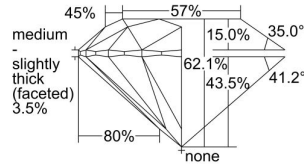

GIA®

FACSIMILE

GIA REPORT 6402068136

Verify this report at GIA.edu

GIA NATURAL DIAMOND DOSSIER®

September 09, 2021
GIA Report Number **6402068136**
Shape and Cutting Style ..... **Round Brilliant**
Measurements ..... **3.92 - 3.94 x 2.44 mm**

GRADING RESULTS

Carat Weight ..... **0.23 carat**
Color Grade ..... **E**
Clarity Grade **VVS2**
Cut Grade ..... **Excellent**

ADDITIONAL GRADING INFORMATION

Polish ..... **Excellent**
Symmetry ..... **Excellent**
Fluorescence ..... **None**
Clarity Characteristics..... **Feather, Pinpoint, Surface Graining**
Inscription(s): **GIA 6402068136**

PROPORTIONS

Profile to actual proportions

GRADING SCALES

GIA COLOR SCALE	GIA CLARITY SCALE	GIA CUT SCALE	
D	FLAWLESS	EXCELLENT	
E	INTERNALLY FLAWLESS		
F		VVS₁	VERY GOOD
G	VVS₂		
H	VS₁	GOOD	
I	VS₂		
J	SI₁	FAIR	
K	SI₂		
L	I₁	POOR	
M	I₂		
N	I₃		
O			
P			
Q			
R			
S			
T			
U			
V			
W			
X			
Y			
Z