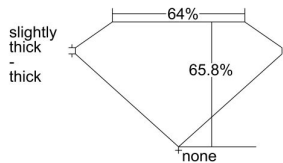

GIA®

FACSIMILE

GIA REPORT 6402925219

Verify this report at GIA.edu

GIA NATURAL DIAMOND DOSSIER®

October 25, 2021
GIA Report Number **6402925219**
Shape and Cutting Style ..... **Cut-Cornered Rectangular Modified Brilliant**
Measurements ..... **5.85 x 4.44 x 2.92 mm**

GRADING RESULTS

Carat Weight ..... **0.70 carat**
Color Grade ..... **H**
Clarity Grade **VVS1**

ADDITIONAL GRADING INFORMATION

Polish ..... **Excellent**
Symmetry ..... **Very Good**
Fluorescence ..... **None**
Clarity Characteristics ..... **Pinpoint**
Inscription(s): **GIA 6402925219**

PROPORTIONS

Profile not to actual proportions

GRADING SCALES

GIA COLOR SCALE		GIA CLARITY SCALE			
COLORLESS	D	VERY VERY SLIGHTLY INCLUDED	FLAWLESS		
	E		INTERNALLY FLAWLESS		
	F	VERY SLIGHTLY INCLUDED	VVS₁		
	G		VVS₂		
	H		VS₁		
	NEAR COLORLESS	I	SLIGHTLY INCLUDED	VS₂	
		J		SI₁	
		FAINT	K	INCLUDED	SI₂
			L		I₁
	M		I₂		
VERT LIGHT	N		INCLUDED	I₃	
	O				
	P				
	Q				
LIGHT	R				
	S				
	T				
	U				
	V				
	W				
	X				
	Y				
	Z