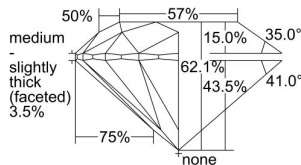

GIA®

FACSIMILE

GIA REPORT 6402971671

Verify this report at GIA.edu

GIA NATURAL DIAMOND DOSSIER®

October 25, 2021
GIA Report Number **6402971671**
Shape and Cutting Style ..... **Round Brilliant**
Measurements ..... **5.97 - 6.01 x 3.72 mm**

GRADING RESULTS

Carat Weight ..... **0.82 carat**
Color Grade ..... **E**
Clarity Grade **S11**
Cut Grade ..... **Excellent**

ADDITIONAL GRADING INFORMATION

Polish ..... **Excellent**
Symmetry ..... **Excellent**
Fluorescence ..... **None**
Clarity Characteristics ..... **Cloud**
Inscription(s): **GIA 6402971671**

PROPORTIONS

Profile to actual proportions

GRADING SCALES

GIA COLOR SCALE	GIA CLARITY SCALE	GIA CUT SCALE	
D	FLAWLESS	EXCELLENT	
E	INTERNALLY FLAWLESS		
F		VVS₁	VERY GOOD
G	VVS₂		
H	VS₁	GOOD	
I	VS₂		
J	S1₁	FAIR	
K	S1₂		
L	I₁	POOR	
M	I₂		
N	I₃		
O			
P			
Q			
R			
S			
T			
U			
V			
W			
X			
Y			
Z