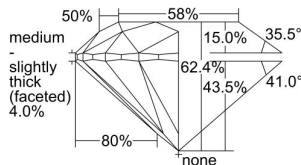

GIA®

FACSIMILE

GIA REPORT 6411377385

Verify this report at GIA.edu

GIA NATURAL DIAMOND DOSSIER®

November 22, 2021
GIA Report Number **6411377385**
Shape and Cutting Style ..... **Round Brilliant**
Measurements ..... **4.00 - 4.03 x 2.50 mm**

GRADING RESULTS

Carat Weight ..... **0.25 carat**
Color Grade ..... **D**
Clarity Grade **VS1**
Cut Grade ..... **Excellent**

ADDITIONAL GRADING INFORMATION

Polish ..... **Excellent**
Symmetry ..... **Excellent**
Fluorescence ..... **None**
Clarity Characteristics ..... **Feather**
Inscription(s): **GIA 6411377385**

PROPORTIONS

Profile to actual proportions

GRADING SCALES

GIA COLOR SCALE

COLOURESS	D
	E
	F
	G
	H
	I
	J
NEAR COLOURESS	K
	L
Faint	M
	N
	O
	P
Very Light	Q
	R
	S
	T
	U
	V
Light	W
	X
	Y
	Z

GIA CLARITY SCALE

VERY VERY SLIGHTLY INCLUDED	FLAWLESS
	INTERNALLY FLAWLESS
VERY SLIGHTLY INCLUDED	VVS₁
	VVS₂
SLIGHTLY INCLUDED	VS₁
	VS₂
INCLUDED	SI₁
	SI₂
	I₁
	I₂
	I₃

GIA CUT SCALE

EXCELLENT
VERY GOOD
GOOD
FAIR
POOR