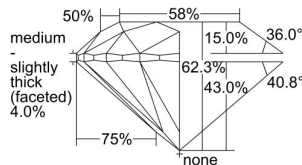

GIA®

FACSIMILE

GIA REPORT

6411612431

Verify this report at GIA.edu

GIA NATURAL DIAMOND DOSSIER®

December 14, 2021
GIA Report Number 6411612431
Shape and Cutting Style ..... Round Brilliant
Measurements ..... 4.86 - 4.89 x 3.04 mm

GRADING RESULTS

Carat Weight ..... 0.45 carat
Color Grade ..... D
Clarity Grade VVS1
Cut Grade ..... Excellent

ADDITIONAL GRADING INFORMATION

Polish ..... Excellent
Symmetry ..... Excellent
Fluorescence ..... None
Clarity Characteristics ..... Pinpoint
Inscription(s): GIA 6411612431

PROPORTIONS

Profile to actual proportions

GRADING SCALES

GIA COLOR SCALE

COLORLESS	D
	E
	F
	G
	H
	I
	J
NEAR COLORLESS	K
	L
Faint	M
	N
	O
	P
VERY LIGHT	Q
	R
	S
	T
	U
	V
Light	W
	X
	Y
	Z

GIA CLARITY SCALE

FLAWLESS	VERY VERY SLIGHTLY INCLUDED	VVS₁	VERY SLIGHTLY INCLUDED	SI₁	SLIGHTLY INCLUDED	I₁	
							FLAWLESS
INTERNALLY FLAWLESS	VERY SLIGHTLY INCLUDED	VVS₂	VERY SLIGHTLY INCLUDED	SI₂	SLIGHTLY INCLUDED	I₂	
		VS₁		VS₂		I₃	

GIA CUT SCALE

EXCELLENT
VERY GOOD
GOOD
FAIR
POOR