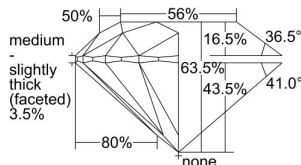

GIA®

FACSIMILE

GIA REPORT 6412669049

Verify this report at GIA.edu

GIA NATURAL DIAMOND DOSSIER®

December 16, 2021
GIA Report Number 6412669049
Shape and Cutting Style ..... Round Brilliant
Measurements ..... 5.62 - 5.66 x 3.58 mm

GRADING RESULTS

Carat Weight ..... 0.70 carat
Color Grade ..... G
Clarity Grade VS1
Cut Grade ..... Excellent

ADDITIONAL GRADING INFORMATION

Polish ..... Excellent
Symmetry ..... Excellent
Fluorescence ..... Faint
Clarity Characteristics..... Crystal, Pinpoint, Needle, Indented
Natural

Inscription(s): GIA 6412669049

PROPORTIONS

Profile to actual proportions

GRADING SCALES

GIA COLOR SCALE

COLOURESS	D
	E
	F
	G
	H
	I
	J
NEAR COLOURESS	K
	L
FAIN	M
	N
	O
	P
VERY LIGHT	Q
	R
	S
	T
	U
	V
	W
	X
	Y
LIGHT	Z

GIA CLARITY SCALE

VERY VERY SLIGHTLY INCLUDED	FLAWLESS
	INTERNALLY FLAWLESS
VERY SLIGHTLY INCLUDED	VVS₁
	VVS₂
SLIGHTLY INCLUDED	VS₁
	VS₂
INCLUDED	SI₁
	SI₂
	I₁
	I₂
	I₃

GIA CUT SCALE

EXCELLENT
VERY GOOD
GOOD
FAIR
POOR