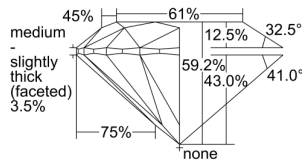

GIA®

FACSIMILE

GIA REPORT 6415093746

Verify this report at GIA.edu

GIA NATURAL DIAMOND DOSSIER®

November 17, 2021
GIA Report Number 6415093746
Shape and Cutting Style ..... Round Brilliant
Measurements ..... 4.23 - 4.24 x 2.51 mm

GRADING RESULTS

Carat Weight ..... 0.27 carat
Color Grade ..... E
Clarity Grade VS1
Cut Grade ..... Excellent

ADDITIONAL GRADING INFORMATION

Polish ..... Excellent
Symmetry ..... Excellent
Fluorescence ..... Faint
Clarity Characteristics ..... Cloud, Pinpoint
Inscription(s): GIA 6415093746

PROPORTIONS

Profile to actual proportions

GRADING SCALES

GIA COLOR SCALE	GIA CLARITY SCALE	GIA CUT SCALE
D	FLAWLESS	EXCELLENT
E	FLAWLESS	
F	INTERNALLY FLAWLESS	VERY GOOD
G	FLAWLESS	
H	VVS₁	GOOD
I	VVS₂	
J	VS₁	FAIR
K	VS₂	
L	SI₁	POOR
M	SI₂	
N	I₁	
O	I₂	
P	I₃	
Q		
R		
S		
T		
U		
V		
W		
X		
Y		
Z