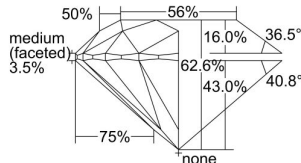

GIA®

FACSIMILE

GIA REPORT 6415207966

Verify this report at GIA.edu

GIA NATURAL DIAMOND DOSSIER®

November 15, 2021
GIA Report Number **6415207966**
Shape and Cutting Style ..... **Round Brilliant**
Measurements ..... **5.68 - 5.70 x 3.57 mm**

GRADING RESULTS

Carat Weight ..... **0.71 carat**
Color Grade ..... **G**
Clarity Grade **I1**
Cut Grade ..... **Excellent**

ADDITIONAL GRADING INFORMATION

Polish ..... **Excellent**
Symmetry ..... **Excellent**
Fluorescence ..... **None**
Clarity Characteristics ..... **Cloud**
Inscription(s): **GIA 6415207966**

PROPORTIONS

Profile to actual proportions

GRADING SCALES

GIA COLOR SCALE	GIA CLARITY SCALE	GIA CUT SCALE	
D	FLAWLESS	EXCELLENT	
E	INTERNALLY FLAWLESS		
F		VVS₁	VERY GOOD
G	VVS₂		
H	VS₁	GOOD	
I	VS₂		
J	SI₁	FAIR	
K	SI₂		
L	I₁	POOR	
M	I₂		
N	I₃		
O			
P			
Q			
R			
S			
T			
U			
V			
W			
X			
Y			
Z