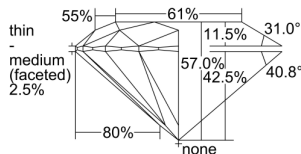

GIA®

FACSIMILE

GIA REPORT 6415301772

Verify this report at GIA.edu

GIA NATURAL DIAMOND DOSSIER®

November 22, 2021
GIA Report Number 6415301772
Shape and Cutting Style ..... Round Brilliant
Measurements ..... 5.28 - 5.34 x 3.02 mm

GRADING RESULTS

Carat Weight ..... 0.50 carat
Color Grade ..... E
Clarity Grade VS1
Cut Grade ..... Very Good

ADDITIONAL GRADING INFORMATION

Polish ..... Very Good
Symmetry ..... Good
Fluorescence ..... Strong Blue
Clarity Characteristics ..... Crystal, Pinpoint
Inscription(s): GIA 6415301772

PROPORTIONS

Profile to actual proportions

GRADING SCALES

GIA COLOR SCALE		GIA CLARITY SCALE		GIA CUT SCALE	
COLORLESS	D	FLAWLESS	VERY VERY SLIGHTLY INCLUDED	EXCELLENT	
	E				
	F	INTERNALLY FLAWLESS			
	G				
	NEAR COLORLESS	H		VVS₁	VERY GOOD
		I		VVS₂	
	FAINT	J		VS₁	GOOD
		K			
		L		VS₂	
		M			
VERY LIGHT		N	SI₁	FAIR	
		O			
	P	SI₂			
	R				
LIGHT	S	I₁	POOR		
	T				
	U	I₂			
	V				
	W	I₃			
	X				
Y					
Z