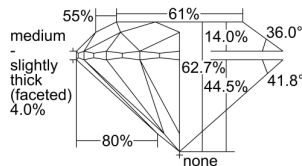

GIA®

FACSIMILE

GIA REPORT

6415576922

Verify this report at GIA.edu

GIA NATURAL DIAMOND DOSSIER®

December 13, 2021
GIA Report Number 6415576922
Shape and Cutting Style ..... Round Brilliant
Measurements ..... 5.29 - 5.35 x 3.33 mm

GRADING RESULTS

Carat Weight ..... 0.58 carat
Color Grade ..... H
Clarity Grade VVS1
Cut Grade ..... Good

ADDITIONAL GRADING INFORMATION

Polish ..... Excellent
Symmetry ..... Very Good
Fluorescence ..... None
Clarity Characteristics ..... Pinpoint, Feather, Chip
Inscription(s): GIA 6415576922

PROPORTIONS

Profile to actual proportions

GRADING SCALES

GIA
COLOR
SCALE

COLORESS	D
	E
	F
	G
	H
	I
	J
NEAR COLORESS	K
	L
FAINT	M
	N
	O
	P
VERY LIGHT	R
	S
	T
	U
	V
	W
	X
	Y
LIGHT	Z

GIA
CLARITY
SCALE

VERY VERY SLIGHTLY INCLUDED	FLAWLESS
	INTERNALLY FLAWLESS
VERY SLIGHTLY INCLUDED	VVS₁
	VVS₂
SLIGHTLY INCLUDED	VS₁
	VS₂
INCLUDED	SI₁
	SI₂
	I₁
	I₂
	I₃

GIA
CUT
SCALE

EXCELLENT
VERY GOOD
GOOD
FAIR
POOR