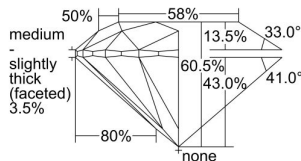

GIA®

FACSIMILE

GIA REPORT 6421667971

Verify this report at GIA.edu

GIA NATURAL DIAMOND DOSSIER®

March 14, 2022
GIA Report Number **6421667971**
Shape and Cutting Style ..... **Round Brilliant**
Measurements ..... **4.32 - 4.35 x 2.62 mm**

GRADING RESULTS

Carat Weight ..... **0.30 carat**
Color Grade ..... **D**
Clarity Grade **VVS2**
Cut Grade ..... **Excellent**

ADDITIONAL GRADING INFORMATION

Polish ..... **Excellent**
Symmetry ..... **Excellent**
Fluorescence ..... **Faint**
Clarity Characteristics ..... **Cloud, Needle, Pinpoint**
Inscription(s): **GIA 6421667971**

PROPORTIONS

Profile to actual proportions

GRADING SCALES

GIA COLOR SCALE	GIA CLARITY SCALE	GIA CUT SCALE	
D	FLAWLESS	EXCELLENT	
E	INTERNALLY FLAWLESS		
F		VVS₁	VERY GOOD
G	VVS₂		
H	VS₁	GOOD	
I	VS₂		
J	SI₁	FAIR	
K	SI₂		
L	I₁	POOR	
M	I₂		
N	I₃		
O