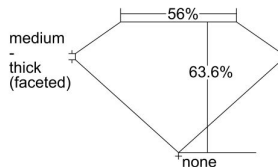

GIA®

FACSIMILE

GIA REPORT 6422334181

Verify this report at GIA.edu

GIA NATURAL DIAMOND DOSSIER®

February 23, 2022
GIA Report Number **6422334181**
Shape and Cutting Style ..... **Heart Brilliant**
Measurements ..... **5.61 x 6.59 x 4.19 mm**

GRADING RESULTS

Carat Weight ..... **0.90 carat**
Color Grade ..... **E**
Clarity Grade **VS1**

ADDITIONAL GRADING INFORMATION

Polish ..... **Excellent**
Symmetry ..... **Excellent**
Fluorescence ..... **None**
Clarity Characteristics. **Cloud, Indented Natural, Needle, Pinpoint**
Inscription(s): **GIA 6422334181**

PROPORTIONS

Profile not to actual proportions

GRADING SCALES

GIA COLOR SCALE		GIA CLARITY SCALE			
COLORLESS	D	VERY VERY SLIGHTLY INCLUDED	FLAWLESS		
	E		INTERNALLY FLAWLESS		
	F	VERY SLIGHTLY INCLUDED	VVS₁		
	G		VVS₂		
	H		VS₁		
	NEAR COLORLESS	I	SLIGHTLY INCLUDED	VS₂	
		J		SI₁	
		FAINT	K	INCLUDED	SI₂
			L		I₁
			M		I₂
VERT LIGHT	N	LIGHT	I₃		
	O				
	P				
	Q				
	R