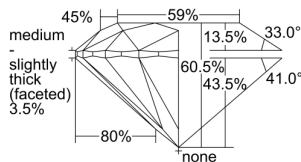

GIA®

FACSIMILE

GIA REPORT 6422490537

Verify this report at GIA.edu

GIA NATURAL DIAMOND DOSSIER®

February 26, 2022
GIA Report Number **6422490537**
Shape and Cutting Style ..... **Round Brilliant**
Measurements ..... **5.51 - 5.52 x 3.34 mm**

GRADING RESULTS

Carat Weight ..... **0.62 carat**
Color Grade ..... **F**
Clarity Grade **VS1**
Cut Grade ..... **Excellent**

ADDITIONAL GRADING INFORMATION

Polish ..... **Excellent**
Symmetry ..... **Excellent**
Fluorescence ..... **None**
Clarity Characteristics..... **Crystal, Pinpoint, Needle**
Inscription(s): **GIA 6422490537**

PROPORTIONS

Profile to actual proportions

GRADING SCALES

GIA COLOR SCALE	GIA CLARITY SCALE	GIA CUT SCALE	
D	FLAWLESS	EXCELLENT	
E	INTERNALLY FLAWLESS		
F		VVS₁	VERY GOOD
G	VVS₂		
H	VS₁	GOOD	
I	VS₂		
J	SI₁	FAIR	
K	SI₂		
L	I₁	POOR	
M	I₂		
N	I₃		
O