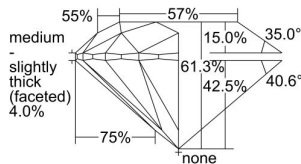

GIA®

FACSIMILE

GIA REPORT 6422667472

Verify this report at GIA.edu

GIA NATURAL DIAMOND DOSSIER®

March 11, 2022
GIA Report Number **6422667472**
Shape and Cutting Style ..... **Round Brilliant**
Measurements ..... **5.76 - 5.78 x 3.54 mm**

GRADING RESULTS

Carat Weight ..... **0.73 carat**
Color Grade ..... **H**
Clarity Grade **VVS1**
Cut Grade ..... **Excellent**

ADDITIONAL GRADING INFORMATION

Polish ..... **Excellent**
Symmetry ..... **Excellent**
Fluorescence ..... **None**
Clarity Characteristics..... **Cloud, Pinpoint**
Inscription(s): **GIA 6422667472**

PROPORTIONS

Profile to actual proportions

GRADING SCALES

GIA COLOR SCALE	GIA CLARITY SCALE	GIA CUT SCALE	
D	FLAWLESS	EXCELLENT	
E	INTERNALLY FLAWLESS		
F		VVS₁	VERY GOOD
G	VVS₂		
H	VS₁	GOOD	
I	VS₂		
J	SI₁	FAIR	
K	SI₂		
L	I₁	POOR	
M			
N			
O	I₂		
P			
Q			
R	I₃		
S			
T			
U			
V			
W			
X			
Y			
Z