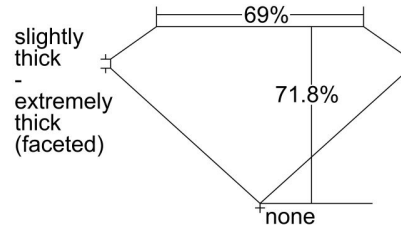

GIA NATURAL DIAMOND GRADING REPORT

April 13, 2022
 GIA Report Number 6422993109
 Shape and Cutting Style Cushion Modified Brilliant
 Measurements 5.99 x 5.13 x 3.69 mm

GRADING RESULTS

Carat Weight 1.00 carat
 Color Grade I
 Clarity Grade VVS1

ADDITIONAL GRADING INFORMATION

Polish Very Good
 Symmetry Good
 Fluorescence Faint
Comments: Clouds are not shown. Additional pinpoints are not shown.

PROPORTIONS

Profile not to actual proportions

CLARITY CHARACTERISTICS

KEY TO SYMBOLS*

- Pinpoint
- ~ Feather
- ^ Natural

* Red symbols denote internal characteristics (inclusions). Green or black symbols denote external characteristics (blemishes). Diagram is an approximate representation of the diamond, and symbols shown indicate type, position, and approximate size of clarity characteristics. All clarity characteristics may not be shown. Details of finish are not shown.