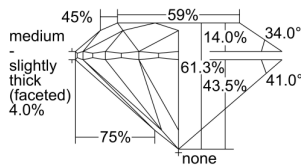

GIA®

FACSIMILE

GIA REPORT 6425482793

Verify this report at GIA.edu

GIA NATURAL DIAMOND DOSSIER®

February 24, 2022
GIA Report Number **6425482793**
Shape and Cutting Style ..... **Round Brilliant**
Measurements ..... **5.26 - 5.28 x 3.23 mm**

GRADING RESULTS

Carat Weight ..... **0.55 carat**
Color Grade ..... **G**
Clarity Grade **VS1**
Cut Grade ..... **Excellent**

ADDITIONAL GRADING INFORMATION

Polish ..... **Excellent**
Symmetry ..... **Excellent**
Fluorescence ..... **Faint**
Clarity Characteristics ..... **Crystal, Needle, Pinpoint**
Inscription(s): **GIA 6425482793**

PROPORTIONS

Profile to actual proportions

GRADING SCALES

GIA COLOR SCALE	GIA CLARITY SCALE	GIA CUT SCALE	
D	FLAWLESS	EXCELLENT	
E	INTERNALLY FLAWLESS		
F		VVS₁	VERY GOOD
G	VVS₂		
H	VS₁	GOOD	
I	VS₂		
J	SI₁	FAIR	
K	SI₂		
L	I₁	POOR	
M	I₂		
N	I₃		
O			
P			
Q			
R			
S			
T			
U			
V			
W			
X			
Y			
Z