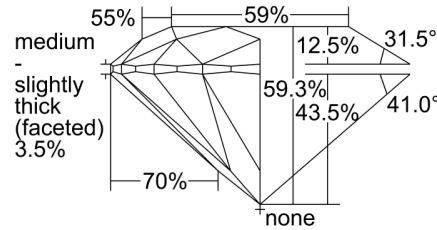

GIA NATURAL DIAMOND GRADING REPORT

March 28, 2022  
 GIA Report Number ..... 6425764447  
 Shape and Cutting Style ..... Round Brilliant  
 Measurements ..... 6.57 - 6.59 x 3.90 mm

GRADING RESULTS

Carat Weight ..... 1.03 carat  
 Color Grade ..... G  
 Clarity Grade ..... VVS1  
 Cut Grade ..... Excellent

Profile to actual proportions

CLARITY CHARACTERISTICS

KEY TO SYMBOLS\*

- Pinpoint
- ~ Feather

\* Red symbols denote internal characteristics (inclusions). Green or black symbols denote external characteristics (blemishes). Diagram is an approximate representation of the diamond, and symbols shown indicate type, position, and approximate size of clarity characteristics. All clarity characteristics may not be shown. Details of finish are not shown.