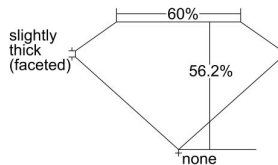

GIA®

FACSIMILE

GIA REPORT 6431271459

Verify this report at GIA.edu

GIA NATURAL DIAMOND DOSSIER®

May 04, 2022
GIA Report Number 6431271459
Shape and Cutting Style ..... Heart Brilliant
Measurements ..... 5.78 x 6.09 x 3.43 mm

GRADING RESULTS

Carat Weight ..... 0.70 carat
Color Grade ..... F
Clarity Grade VS2

ADDITIONAL GRADING INFORMATION

Polish ..... Excellent
Symmetry ..... Very Good
Fluorescence ..... None
Clarity Characteristics ..... Cloud
Inscription(s): GIA 6431271459

PROPORTIONS

Profile not to actual proportions

GRADING SCALES

GIA COLOR SCALE		GIA CLARITY SCALE			
COLORLESS	D	VERY VERY SLIGHTLY INCLUDED	FLAWLESS		
	E		INTERNALLY FLAWLESS		
	F		VVS₁		
	NEAR COLORLESS	G	VERY SLIGHTLY INCLUDED	VVS₂	
		H		VS₁	
		FANT	I	SLIGHTLY INCLUDED	VS₂
			J		SI₁
			K		SI₂
	LIGHT	L	INCLUDED	I₁	
		M		I₂	
N		I₃			
O					
P					
Q					
R					
S					
T					
U					
V					
W					
X					
Y					
Z