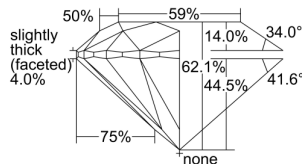

GIA®

FACSIMILE

GIA REPORT 6432146992

Verify this report at GIA.edu

GIA NATURAL DIAMOND DOSSIER®

April 26, 2022
GIA Report Number **6432146992**
Shape and Cutting Style ..... **Round Brilliant**
Measurements ..... **5.15 - 5.18 x 3.21 mm**

GRADING RESULTS

Carat Weight ..... **0.53 carat**
Color Grade ..... **G**
Clarity Grade **VVS2**
Cut Grade ..... **Excellent**

ADDITIONAL GRADING INFORMATION

Polish ..... **Excellent**
Symmetry ..... **Excellent**
Fluorescence ..... **Faint**
Clarity Characteristics ..... **Pinpoint**
Inscription(s): **GIA 6432146992**

PROPORTIONS

Profile to actual proportions

GRADING SCALES

GIA COLOR SCALE	GIA CLARITY SCALE	GIA CUT SCALE	
D	FLAWLESS	EXCELLENT	
E	INTERNALLY FLAWLESS		
F		VVS₁	VERY GOOD
G	VVS₂		
H	VS₁	GOOD	
I	VS₂		
J	SI₁	FAIR	
K	SI₂		
L	I₁	POOR	
M	I₂		
N	I₃		
O			
P			
Q			
R			
S			
T			
U			
V			
W			
X			
Y			
Z