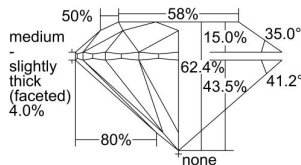

GIA®

FACSIMILE

GIA REPORT 6432204898

Verify this report at GIA.edu

GIA NATURAL DIAMOND DOSSIER®

April 27, 2022
GIA Report Number **6432204898**
Shape and Cutting Style ..... **Round Brilliant**
Measurements ..... **4.04 - 4.05 x 2.53 mm**

GRADING RESULTS

Carat Weight ..... **0.25 carat**
Color Grade ..... **E**
Clarity Grade **VS1**
Cut Grade ..... **Excellent**

ADDITIONAL GRADING INFORMATION

Polish ..... **Excellent**
Symmetry ..... **Excellent**
Fluorescence ..... **None**
Clarity Characteristics..... **Cloud, Pinpoint**
Inscription(s): **GIA 6432204898**

PROPORTIONS

Profile to actual proportions

GRADING SCALES

GIA COLOR SCALE	GIA CLARITY SCALE	GIA CUT SCALE	
D	FLAWLESS	EXCELLENT	
E	INTERNALLY FLAWLESS		
F		VVS₁	VERY GOOD
G	VVS₂		
H	VS₁	GOOD	
I	VS₂		
J	SI₁	FAIR	
K	SI₂		
L	I₁	POOR	
M	I₂		
N	I₃		
O			
P			
Q			
R			
S			
T			
U			
V			
W			
X			
Y			
Z