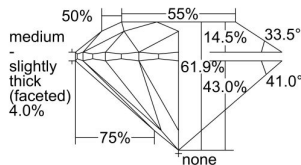

GIA®

FACSIMILE

GIA REPORT 6432308246

Verify this report at GIA.edu

GIA NATURAL DIAMOND DOSSIER®

May 30, 2022
GIA Report Number **6432308246**
Shape and Cutting Style ..... **Round Brilliant**
Measurements ..... **3.93 - 3.95 x 2.44 mm**

GRADING RESULTS

Carat Weight ..... **0.23 carat**
Color Grade ..... **F**
Clarity Grade **VS1**
Cut Grade ..... **Excellent**

ADDITIONAL GRADING INFORMATION

Polish ..... **Excellent**
Symmetry ..... **Excellent**
Fluorescence ..... **Faint**
Clarity Characteristics..... **Feather, Pinpoint**
Inscription(s): **GIA 6432308246**

PROPORTIONS

Profile to actual proportions

GRADING SCALES

GIA COLOR SCALE	GIA CLARITY SCALE	GIA CUT SCALE	
D	FLAWLESS	EXCELLENT	
E	INTERNALLY FLAWLESS		
F		VVS₁	VERY GOOD
G	VVS₂		
H	VS₁	GOOD	
I	VS₂		
J	SI₁	FAIR	
K	SI₂		
L	I₁	POOR	
M	I₂		
N	I₃		
O			
P			
Q			
R			
S			
T			
U			
V			
W			
X			
Y			
Z