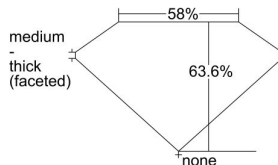

GIA®

FACSIMILE

GIA REPORT 6432353468

Verify this report at GIA.edu

GIA NATURAL DIAMOND DOSSIER®

May 11, 2022
GIA Report Number **6432353468**
Shape and Cutting Style ..... **Heart Brilliant**
Measurements ..... **5.61 x 6.65 x 4.23 mm**

GRADING RESULTS

Carat Weight ..... **0.92 carat**
Color Grade ..... **F**
Clarity Grade **VS1**

ADDITIONAL GRADING INFORMATION

Polish ..... **Excellent**
Symmetry ..... **Excellent**
Fluorescence ..... **None**
Clarity Characteristics..... **Crystal, Cloud, Pinpoint**
Inspection(s): GIA 6432353468

PROPORTIONS

Profile not to actual proportions

GRADING SCALES

GIA COLOR SCALE		GIA CLARITY SCALE				
COLORLESS	D	VERY VERY SLIGHTLY INCLUDED	FLAWLESS			
	E		INTERNALLY FLAWLESS			
	F		VS₁			
	NEAR COLORLESS	G	VERY SLIGHTLY INCLUDED	VS₂		
		H		VS₁		
		FANT	I	SLIGHTLY INCLUDED	VS₂	
			J		SI₁	
			LIGHT	K	INCLUDED	SI₂
	L	I₁				
	M	I₂				
N	I₃					
O						
P						
Q						
R						
S						
T						
U						
V						
W						
X						
Y						
Z