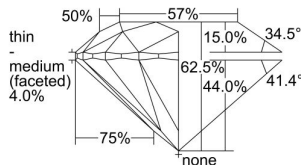

GIA®

FACSIMILE

GIA REPORT 6432535488

Verify this report at GIA.edu

GIA NATURAL DIAMOND DOSSIER®

June 06, 2022
GIA Report Number **6432535488**
Shape and Cutting Style ..... **Round Brilliant**
Measurements ..... **5.67 - 5.72 x 3.56 mm**

GRADING RESULTS

Carat Weight ..... **0.70 carat**
Color Grade ..... **D**
Clarity Grade **S11**
Cut Grade ..... **Excellent**

ADDITIONAL GRADING INFORMATION

Polish ..... **Excellent**
Symmetry ..... **Excellent**
Fluorescence ..... **Faint**
Clarity Characteristics..... **Crystal, Cavity**
Inscription(s): **GIA 6432535488**

PROPORTIONS

Profile to actual proportions