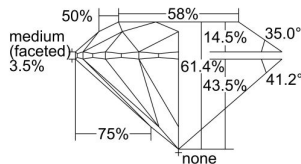

GIA®

FACSIMILE

GIA REPORT 6432774419

Verify this report at GIA.edu

GIA NATURAL DIAMOND DOSSIER®

June 22, 2022
GIA Report Number **6432774419**
Shape and Cutting Style ..... **Round Brilliant**
Measurements ..... **5.40 - 5.41 x 3.32 mm**

GRADING RESULTS

Carat Weight ..... **0.59 carat**
Color Grade ..... **F**
Clarity Grade **VS2**
Cut Grade ..... **Excellent**

ADDITIONAL GRADING INFORMATION

Polish ..... **Excellent**
Symmetry ..... **Excellent**
Fluorescence ..... **Strong Blue**
Clarity Characteristics..... **Crystal, Feather**
Inscription(s): **GIA 6432774419**

PROPORTIONS

Profile to actual proportions

GRADING SCALES

GIA COLOR SCALE	GIA CLARITY SCALE	GIA CUT SCALE	
D	FLAWLESS	EXCELLENT	
E	INTERNALLY FLAWLESS		
F		VVS₁	VERY GOOD
G	VVS₂		
H	VS₁	GOOD	
I	VS₂		
J	SI₁	FAIR	
K	SI₂		
L	I₁	POOR	
M	I₂		
N	I₃		
O			
P			
Q			
R			
S			
T			
U			
V			
W			
X			
Y			
Z