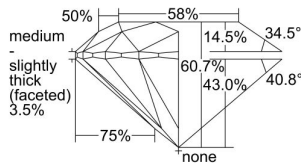

GIA®

FACSIMILE

GIA REPORT 6432839569

Verify this report at GIA.edu

GIA NATURAL DIAMOND DOSSIER®

June 24, 2022
GIA Report Number **6432839569**
Shape and Cutting Style ..... **Round Brilliant**
Measurements ..... **5.08 - 5.12 x 3.10 mm**

GRADING RESULTS

Carat Weight ..... **0.50 carat**
Color Grade ..... **G**
Clarity Grade **VVS2**
Cut Grade ..... **Excellent**

ADDITIONAL GRADING INFORMATION

Polish ..... **Excellent**
Symmetry ..... **Excellent**
Fluorescence ..... **None**
Clarity Characteristics..... **Feather, Surface Graining**
Inscription(s): **GIA 6432839569**

PROPORTIONS

Profile to actual proportions

GRADING SCALES

GIA COLOR SCALE	GIA CLARITY SCALE	GIA CUT SCALE	
D	FLAWLESS	EXCELLENT	
E	INTERNALLY FLAWLESS		
F		VVS₁	VERY GOOD
G	VVS₂		
H	VS₁	GOOD	
I	VS₂		
J	SI₁	FAIR	
K	SI₂		
L	I₁	POOR	
M	I₂		
N	I₃		
O			
P			
Q			
R			
S			
T			
U			
V			
W			
X			
Y			
Z