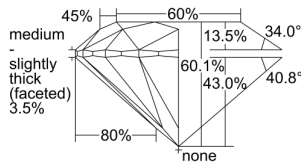

GIA®

FACSIMILE

GIA REPORT 6435249440

Verify this report at GIA.edu

GIA NATURAL DIAMOND DOSSIER®

April 29, 2022
GIA Report Number **6435249440**
Shape and Cutting Style ..... **Round Brilliant**
Measurements ..... **4.20 - 4.22 x 2.53 mm**

GRADING RESULTS

Carat Weight ..... **0.27 carat**
Color Grade ..... **F**
Clarity Grade **VS1**
Cut Grade ..... **Excellent**

ADDITIONAL GRADING INFORMATION

Polish ..... **Excellent**
Symmetry ..... **Excellent**
Fluorescence ..... **None**
Clarity Characteristics..... **Cloud, Pinpoint**
Inscription(s): **GIA 6435249440**

PROPORTIONS

Profile to actual proportions

GRADING SCALES

GIA COLOR SCALE	GIA CLARITY SCALE	GIA CUT SCALE	
D	FLAWLESS	EXCELLENT	
E	INTERNALLY FLAWLESS		
F		VVS₁	VERY GOOD
G	VVS₂		
H	VS₁	GOOD	
I	VS₂		
J	SI₁	FAIR	
K	SI₂		
L	I₁	POOR	
M	I₂		
N	I₃		
O			
P			
Q			
R			
S			
T			
U			
V			
W			
X			
Y			
Z