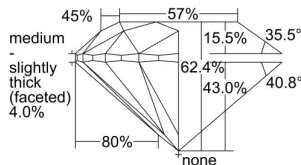

GIA®

FACSIMILE

GIA REPORT 6441368825

Verify this report at GIA.edu

GIA NATURAL DIAMOND DOSSIER®

August 16, 2022
GIA Report Number **6441368825**
Shape and Cutting Style ..... **Round Brilliant**
Measurements ..... **4.68 - 4.72 x 2.93 mm**

GRADING RESULTS

Carat Weight ..... **0.40 carat**
Color Grade ..... **H**
Clarity Grade **VVS1**
Cut Grade ..... **Excellent**

ADDITIONAL GRADING INFORMATION

Polish ..... **Excellent**
Symmetry ..... **Excellent**
Fluorescence ..... **Faint**
Clarity Characteristics ..... **Pinpoint**
Inscription(s): **GIA 6441368825**

PROPORTIONS

Profile to actual proportions

GRADING SCALES

GIA COLOR SCALE	GIA CLARITY SCALE	GIA CUT SCALE
COLOURLESS	FLAWLESS	EXCELLENT
D	FLAWLESS	
E	INTERNALLY FLAWLESS	VERY GOOD
F	VVS₁	
G	VVS₂	GOOD
H	VS₁	
I	VS₂	FAIR
J	SI₁	
K	SI₂	POOR
L	I₁	
M	I₂	
N	I₃	
O		
P		
Q		
R		
S		
T		
U		
V		
W		
X		
Y		
Z