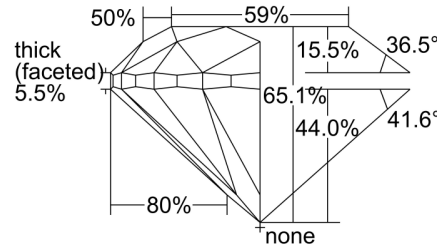

GIA NATURAL DIAMOND GRADING REPORT

July 21, 2022  
 GIA Report Number ..... 6442056941  
 Shape and Cutting Style ..... Round Brilliant  
 Measurements ..... 6.46 - 6.51 x 4.22 mm

GRADING RESULTS

Carat Weight ..... 1.13 carat  
 Color Grade ..... H  
 Clarity Grade ..... I1  
 Cut Grade ..... Good

PROPORTIONS

Profile to actual proportions

CLARITY CHARACTERISTICS

KEY TO SYMBOLS\*

- Knot
- Needle
- Cloud
- Indented Natural
- Crystal
- Feather

\* Red symbols denote internal characteristics (inclusions). Green or black symbols denote external characteristics (blemishes). Diagram is an approximate representation of the diamond, and symbols shown indicate type, position, and approximate size of clarity characteristics. All clarity characteristics may not be shown. Details of finish are not shown.