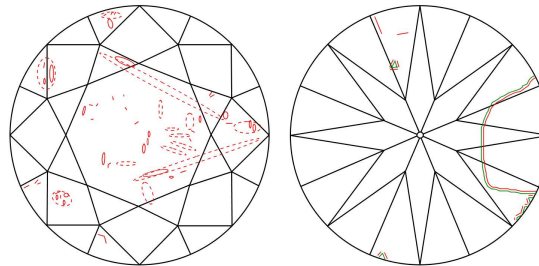

GIA NATURAL DIAMOND GRADING REPORT

July 21, 2022  
 GIA Report Number ..... 6442056941  
 Shape and Cutting Style ..... Round Brilliant  
 Measurements ..... 6.46 - 6.51 x 4.22 mm

GRADING RESULTS

Carat Weight ..... 1.13 carat  
 Color Grade ..... H  
 Clarity Grade ..... I1  
 Cut Grade ..... Good

ADDITIONAL GRADING INFORMATION

Polish ..... Very Good  
 Symmetry ..... Very Good  
 Fluorescence ..... None  
 Inscription(s): GIA 6442056941

**Comments:** Additional clouds are not shown. Surface graining is not shown.

PROPORTIONS

Profile to actual proportions

CLARITY CHARACTERISTICS

KEY TO SYMBOLS\*

- Knot
- Needle
- Cloud
- Indented Natural
- Crystal
- Feather

\* Red symbols denote internal characteristics (inclusions). Green or black symbols denote external characteristics (blemishes). Diagram is an approximate representation of the diamond, and symbols shown indicate type, position, and approximate size of clarity characteristics. All clarity characteristics may not be shown. Details of finish are not shown.