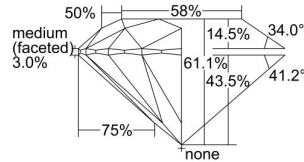

GIA®

FACSIMILE

GIA REPORT 6442135111

Verify this report at GIA.edu

GIA NATURAL DIAMOND DOSSIER®

July 22, 2022
GIA Report Number **6442135111**
Shape and Cutting Style ..... **Round Brilliant**
Measurements ..... **5.79 - 5.81 x 3.55 mm**

GRADING RESULTS

Carat Weight ..... **0.72 carat**
Color Grade ..... **E**
Clarity Grade **I1**
Cut Grade ..... **Excellent**

ADDITIONAL GRADING INFORMATION

Polish ..... **Excellent**
Symmetry ..... **Excellent**
Fluorescence ..... **None**
Clarity Characteristics ..... **Crystal**
Inscription(s): **GIA 6442135111**

PROPORTIONS

Profile to actual proportions

GRADING SCALES

GIA
COLOR
SCALE

COLORLESS	D
	E
	F
	G
	H
	I
	J
NEAR COLORLESS	K
	L
Faint	M
	N
	O
	P
	Q
Very Light	R
	S
	T
	U
	V
Light	W
	X
	Y
	Z

GIA
CLARITY
SCALE

	FLAWLESS
	INTERNALLY FLAWLESS
VERY VERY SLIGHTLY INCLUDED	VVS₁
	VVS₂
VERY SLIGHTLY INCLUDED	VS₁
	VS₂
SLIGHTLY INCLUDED	SI₁
	SI₂
	I₁
	I₂
INCLUDED	I₃

GIA
CUT
SCALE

	EXCELLENT
	VERY GOOD
	GOOD
	FAIR
	POOR