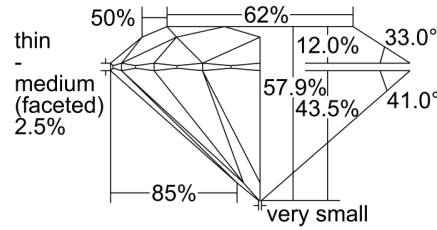

GIA NATURAL DIAMOND GRADING REPORT

October 24, 2022
 GIA Report Number 6442466138
 Shape and Cutting Style Round Brilliant
 Measurements 8.35 - 8.37 x 4.84 mm

GRADING RESULTS

Carat Weight 2.01 carat
 Color Grade I
 Clarity Grade VS1
 Cut Grade Excellent

ADDITIONAL GRADING INFORMATION

Polish Excellent
 Symmetry Excellent
 Fluorescence None
 Inscription(s): GIA 6442466138

PROPORTIONS

Profile to actual proportions

CLARITY CHARACTERISTICS

KEY TO SYMBOLS*

- Feather
- Needle
- Pinpoint

* Red symbols denote internal characteristics (inclusions). Green or black symbols denote external characteristics (blemishes). Diagram is an approximate representation of the diamond, and symbols shown indicate type, position, and approximate size of clarity characteristics. All clarity characteristics may not be shown. Details of finish are not shown.