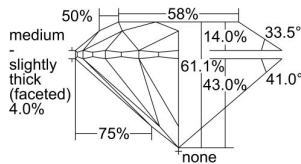

GIA®

FACSIMILE

GIA REPORT 6445370807

Verify this report at GIA.edu

GIA NATURAL DIAMOND DOSSIER®

August 17, 2022
GIA Report Number **6445370807**
Shape and Cutting Style ..... **Round Brilliant**
Measurements ..... **5.10 - 5.13 x 3.13 mm**

GRADING RESULTS

Carat Weight ..... **0.50 carat**
Color Grade ..... **D**
Clarity Grade **VS1**
Cut Grade ..... **Excellent**

ADDITIONAL GRADING INFORMATION

Polish ..... **Excellent**
Symmetry ..... **Excellent**
Fluorescence ..... **Faint**
Clarity Characteristics ..... **Feather, Pinpoint**
Inscription(s): **GIA 6445370807**

PROPORTIONS

Profile to actual proportions

GRADING SCALES

GIA COLOR SCALE	GIA CLARITY SCALE	GIA CUT SCALE	
D	FLAWLESS	EXCELLENT	
E	INTERNALLY FLAWLESS		
F		VVS₁	VERY GOOD
G	VVS₂		
H	VS₁	GOOD	
I	VS₂		
J	SI₁	FAIR	
K	SI₂		
L	I₁	POOR	
M	I₂		
N	I₃		
O			
P			
Q			
R			
S			
T			
U			
V			
W			
X			
Y			
Z