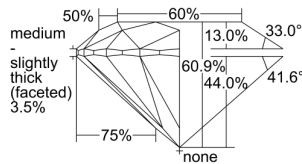

GIA®

FACSIMILE

GIA REPORT

6445664786

Verify this report at GIA.edu

GIA NATURAL DIAMOND DOSSIER®

September 13, 2022
GIA Report Number **6445664786**
Shape and Cutting Style ..... **Round Brilliant**
Measurements ..... **4.31 - 4.34 x 2.63 mm**

GRADING RESULTS

Carat Weight ..... **0.30 carat**
Color Grade ..... **H**
Clarity Grade **VVS1**
Cut Grade ..... **Excellent**

ADDITIONAL GRADING INFORMATION

Polish ..... **Excellent**
Symmetry ..... **Excellent**
Fluorescence ..... **Faint**
Clarity Characteristics ..... **Pinpoint**
Inscription(s): **GIA 6445664786**

PROPORTIONS

Profile to actual proportions

GRADING SCALES

GIA COLOR SCALE	GIA CLARITY SCALE	GIA CUT SCALE	
D	FLAWLESS	EXCELLENT	
E	INTERNALLY FLAWLESS		
F		VVS₁	VERY GOOD
G	VVS₂		
H	VS₁	GOOD	
I	VS₂		
J	SI₁	FAIR	
K	SI₂		
L	I₁	POOR	
M			
N			
O	I₂		
P			
Q	I₃		
R			
S			
T			
U			
V			
W			
X			
Y			
Z