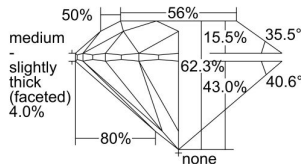

GIA®

FACSIMILE

GIA REPORT 6451824924

Verify this report at GIA.edu

GIA NATURAL DIAMOND DOSSIER®

February 15, 2023
GIA Report Number 6451824924
Shape and Cutting Style ..... Round Brilliant
Measurements ..... 5.47 - 5.49 x 3.41 mm

GRADING RESULTS

Carat Weight ..... 0.63 carat
Color Grade ..... H
Clarity Grade VVS1
Cut Grade ..... Excellent

ADDITIONAL GRADING INFORMATION

Polish ..... Excellent
Symmetry ..... Excellent
Fluorescence ..... None
Clarity Characteristics ..... Pinpoint
Inscription(s): GIA 6451824924

PROPORTIONS

Profile to actual proportions

GRADING SCALES

GIA COLOR SCALE	GIA CLARITY SCALE	GIA CUT SCALE	
D	FLAWLESS	EXCELLENT	
E	INTERNALLY FLAWLESS		
F		VVS₁	VERY GOOD
G	VVS₂		
H	VS₁	GOOD	
I	VS₂		
J	SI₁	FAIR	
K	SI₂		
L	I₁	POOR	
M	I₂		
N	I₃		
O			
P			
Q			
R			
S			
T			
U			
V			
W			
X			
Y			
Z