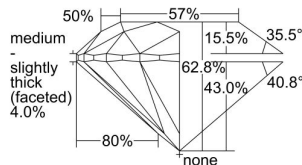

GIA®

FACSIMILE

GIA REPORT 6452048916

Verify this report at GIA.edu

GIA NATURAL DIAMOND DOSSIER®

October 19, 2022
GIA Report Number **6452048916**
Shape and Cutting Style ..... **Round Brilliant**
Measurements ..... **4.70 - 4.74 x 2.97 mm**

GRADING RESULTS

Carat Weight ..... **0.41 carat**
Color Grade ..... **H**
Clarity Grade **VVS2**
Cut Grade ..... **Excellent**

ADDITIONAL GRADING INFORMATION

Polish ..... **Excellent**
Symmetry ..... **Excellent**
Fluorescence ..... **Faint**
Clarity Characteristics..... **Cloud, Pinpoint**
Inscription(s): **GIA 6452048916**

PROPORTIONS

Profile to actual proportions

GRADING SCALES

GIA COLOR SCALE

COLORLESS	D
	E
	F
	G
	H
	I
	J
NEAR COLORLESS	K
	L
	M
	N
	O
	P
	Q
	R
	S
	T
	U
	V
	W
	X
	Y
LIGHT	Z

GIA CLARITY SCALE

FLAWLESS	VERY VERY SLIGHTLY INCLUDED	VVS₁	VVS₂	VS₁	VS₂	SI₁	SI₂	I₁	I₂	I₃	
											VERY SLIGHTLY INCLUDED
INTERNALLY FLAWLESS											

GIA CUT SCALE

EXCELLENT
VERY GOOD
GOOD
FAIR
POOR