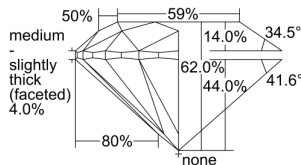

GIA®

FACSIMILE

GIA REPORT 6452283219

Verify this report at GIA.edu

GIA NATURAL DIAMOND DOSSIER®

November 29, 2022
GIA Report Number **6452283219**
Shape and Cutting Style ..... **Round Brilliant**
Measurements ..... **4.26 - 4.29 x 2.65 mm**

GRADING RESULTS

Carat Weight ..... **0.30 carat**
Color Grade ..... **E**
Clarity Grade **VVS2**
Cut Grade ..... **Excellent**

ADDITIONAL GRADING INFORMATION

Polish ..... **Excellent**
Symmetry ..... **Excellent**
Fluorescence ..... **Faint**
Clarity Characteristics..... **Needle, Cloud, Pinpoint**
Inscription(s): **GIA 6452283219**

PROPORTIONS

Profile to actual proportions

GRADING SCALES

GIA COLOR SCALE

COLORLESS	D
	E
	F
	G
	H
	I
	J
NEAR COLORLESS	K
	L
Faint	M
	N
	O
	P
Very Light	Q
	R
	S
	T
	U
	V
	W
	X
	Y
Light	Z

GIA CLARITY SCALE

FLAWLESS	VERY VERY SLIGHTLY INCLUDED	VVS₁	
			VVS₂
INTERNALLY FLAWLESS	VERY SLIGHTLY INCLUDED	VS₁	
		VS₂	
SLIGHTLY INCLUDED	SLIGHTLY INCLUDED	SI₁	
		SI₂	
INCLUDED	INCLUDED	I₁	
		I₂	
		I₃	

GIA CUT SCALE

EXCELLENT	VERY GOOD	GOOD	FAIR	POOR