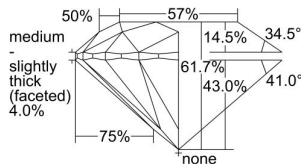

GIA®

FACSIMILE

GIA REPORT 6452490123

Verify this report at GIA.edu

GIA NATURAL DIAMOND DOSSIER®

December 28, 2022
GIA Report Number **6452490123**
Shape and Cutting Style ..... **Round Brilliant**
Measurements ..... **4.03 - 4.04 x 2.49 mm**

GRADING RESULTS

Carat Weight ..... **0.25 carat**
Color Grade ..... **F**
Clarity Grade **VS1**
Cut Grade ..... **Excellent**

ADDITIONAL GRADING INFORMATION

Polish ..... **Excellent**
Symmetry ..... **Excellent**
Fluorescence ..... **Faint**
Clarity Characteristics ..... **Cloud**
Inscription(s): **GIA 6452490123**

PROPORTIONS

Profile to actual proportions

GRADING SCALES

GIA COLOR SCALE	GIA CLARITY SCALE	GIA CUT SCALE	
D	FLAWLESS	EXCELLENT	
E	INTERNALLY FLAWLESS		
F		VVS₁	VERY GOOD
G	VVS₂		
H	VS₁	GOOD	
I	VS₂		
J	SI₁	FAIR	
K	SI₂		
L	I₁	POOR	
M	I₂		
N	I₃		
O			
P			
Q			
R			
S			
T			
U			
V			
W			
X			
Y			
Z