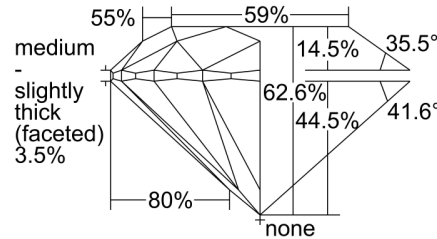

GIA NATURAL DIAMOND GRADING REPORT

November 22, 2022
 GIA Report Number 6455236582
 Shape and Cutting Style Round Brilliant
 Measurements 6.36 - 6.47 x 4.02 mm

GRADING RESULTS

Carat Weight 1.02 carat
 Color Grade H
 Clarity Grade VS1
 Cut Grade Very Good

ADDITIONAL GRADING INFORMATION

Polish Excellent
 Symmetry Very Good
 Fluorescence None
Comments: Pinpoints are not shown. Surface graining is not shown.

PROPORTIONS

Profile to actual proportions

CLARITY CHARACTERISTICS

KEY TO SYMBOLS*

- Crystal
- ∖ Needle

* Red symbols denote internal characteristics (inclusions). Green or black symbols denote external characteristics (blemishes). Diagram is an approximate representation of the diamond, and symbols shown indicate type, position, and approximate size of clarity characteristics. All clarity characteristics may not be shown. Details of finish are not shown.