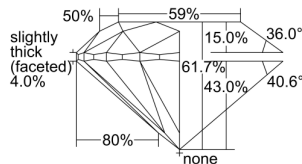

GIA®

FACSIMILE

GIA REPORT 6462275766

Verify this report at GIA.edu

GIA NATURAL DIAMOND DOSSIER®

April 09, 2023
GIA Report Number **6462275766**
Shape and Cutting Style ..... **Round Brilliant**
Measurements ..... **5.64 - 5.67 x 3.49 mm**

GRADING RESULTS

Carat Weight ..... **0.70 carat**
Color Grade ..... **E**
Clarity Grade **VVS1**
Cut Grade ..... **Excellent**

ADDITIONAL GRADING INFORMATION

Polish ..... **Excellent**
Symmetry ..... **Excellent**
Fluorescence ..... **Faint**
Clarity Characteristics ..... **Pinpoint**
Inscription(s): **GIA 6462275766**

PROPORTIONS

Profile to actual proportions

GRADING SCALES

GIA COLOR SCALE	GIA CLARITY SCALE	GIA CUT SCALE	
D	FLAWLESS	EXCELLENT	
E	INTERNALLY FLAWLESS		
F		VVS₁	VERY GOOD
G	VVS₂		
H	VS₁	GOOD	
I	VS₂		
J	SI₁	FAIR	
K	SI₂		
L	I₁	POOR	
M	I₂		
N	I₃		
O			
P			
Q			
R			
S			
T			
U			
V			
W			
X			
Y			
Z