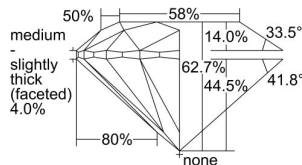

GIA®

FACSIMILE

GIA REPORT

6462279646

Verify this report at GIA.edu

GIA NATURAL DIAMOND DOSSIER®

April 09, 2023
GIA Report Number **6462279646**
Shape and Cutting Style ..... **Round Brilliant**
Measurements ..... **5.07 - 5.09 x 3.18 mm**

GRADING RESULTS

Carat Weight ..... **0.50 carat**
Color Grade ..... **E**
Clarity Grade **VVS2**
Cut Grade ..... **Excellent**

ADDITIONAL GRADING INFORMATION

Polish ..... **Excellent**
Symmetry ..... **Excellent**
Fluorescence ..... **Faint**
Clarity Characteristics..... **Needle, Pinpoint**
Inscription(s): **GIA 6462279646**

PROPORTIONS

Profile to actual proportions

GRADING SCALES

GIA COLOR SCALE	GIA CLARITY SCALE	GIA CUT SCALE
D	FLAWLESS	EXCELLENT
E	FLAWLESS	
F	INTERNALLY FLAWLESS	VERY GOOD
G	FLAWLESS	
H	VVS₁	GOOD
I	VVS₂	
J	VS₁	FAIR
K	VS₂	
L	SI₁	POOR
M	SI₂	
N	I₁	
O	I₂	
P	I₃	
Q		
R		
S		
T		
U		
V		
W		
X		
Y		
Z