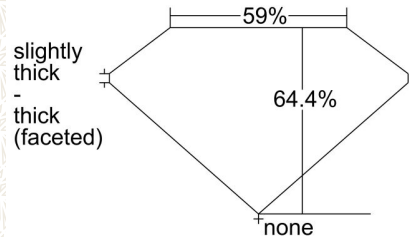

GIA NATURAL COLORED DIAMOND REPORT

July 20, 2023  
 Report Type ..... Grading Report  
 GIA Report Number ..... 6462843448  
 Shape and Cutting Style ..... Round Brilliant  
 Measurements ..... 6.00 - 6.05 x 3.88 mm

Carat Weight ..... 0.90 carat  
 Color Grade ..... Very Light Yellow-Green  
 Color Origin ..... Natural  
 Color Distribution ..... Not Applicable  
 Clarity Grade ..... VS1  
 Proportions:

Profile not to actual proportions

CLARITY CHARACTERISTICS

KEY TO SYMBOLS\*

- Crystal      △ Extra Facet
- ∖ Needle
- ∩ Indented Natural
- ∧ Natural

\* Red symbols denote internal characteristics (inclusions). Green or black symbols denote external characteristics (blemishes). Diagram is an approximate representation of the diamond, and symbols shown indicate type, position, and approximate size of clarity characteristics. All clarity characteristics may not be shown. Details of finish are not shown.