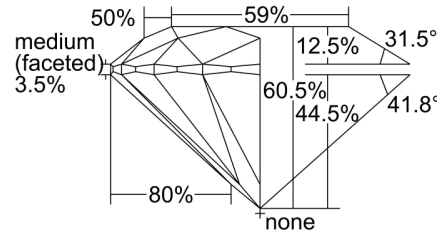

GIA REPORT
6462866727

Verify this report at GIA.edu

FACSIMILE

This is a digital representation of the original GIA Report. This representation might not be accepted in lieu of the original GIA Report in certain circumstances. The original GIA Report includes certain security features which are not reproducible on this facsimile.

GIA NATURAL DIAMOND GRADING REPORT

June 19, 2023
GIA Report Number 6462866727
Shape and Cutting Style ..... Round Brilliant
Measurements ..... 7.63 - 7.66 x 4.62 mm

GRADING RESULTS

Carat Weight ..... 1.62 carat
Color Grade ..... H
Clarity Grade ..... Internally Flawless
Cut Grade ..... Excellent

ADDITIONAL GRADING INFORMATION

Polish ..... Excellent
Symmetry ..... Excellent
Fluorescence ..... Faint
Inscription(s): GIA 6462866727
Comments: Minor details of polish are not shown.

PROPORTIONS

Profile to actual proportions