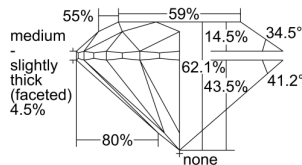

GIA®

FACSIMILE

GIA REPORT

6462956072

Verify this report at GIA.edu

GIA NATURAL DIAMOND DOSSIER®

June 27, 2023
GIA Report Number **6462956072**
Shape and Cutting Style ..... **Round Brilliant**
Measurements ..... **4.68 - 4.72 x 2.92 mm**

GRADING RESULTS

Carat Weight ..... **0.40 carat**
Color Grade ..... **G**
Clarity Grade **VVS2**
Cut Grade ..... **Excellent**

ADDITIONAL GRADING INFORMATION

Polish ..... **Excellent**
Symmetry ..... **Excellent**
Fluorescence ..... **None**
Clarity Characteristics..... **Pinpoint, Feather, Cloud**
Inscription(s): **GIA 6462956072**

PROPORTIONS

Profile to actual proportions

GRADING SCALES

GIA COLOR SCALE	GIA CLARITY SCALE	GIA CUT SCALE	
D	FLAWLESS	EXCELLENT	
E	INTERNALLY FLAWLESS		
F		VVS₁	VERY GOOD
G	VVS₂		
H	VS₁	GOOD	
I	VS₂		
J	SI₁	FAIR	
K	SI₂		
L	I₁	POOR	
M			
N			
O	I₂		
P			
Q	I₃		
R			
S			
T			
U			
V			
W			
X			
Y			
Z