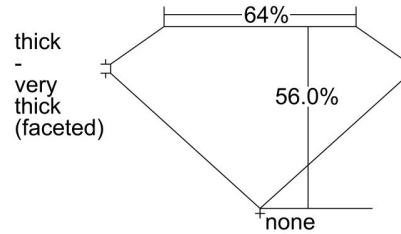

PROPORTIONS

Profile not to actual proportions