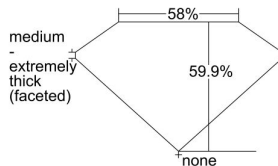

GIA®

FACSIMILE

GIA REPORT 6482267763

Verify this report at GIA.edu

GIA NATURAL DIAMOND DOSSIER®

January 02, 2024
GIA Report Number **6482267763**
Shape and Cutting Style ..... **Heart Brilliant**
Measurements ..... **5.79 x 6.83 x 4.09 mm**

GRADING RESULTS

Carat Weight ..... **0.97 carat**
Color Grade ..... **G**
Clarity Grade **VS1**

ADDITIONAL GRADING INFORMATION

Polish ..... **Excellent**
Symmetry ..... **Excellent**
Fluorescence ..... **Faint**
Clarity Characteristics..... **Crystal, Cloud, Pinpoint, Needle**
Inscription(s): **GIA 6482267763**

PROPORTIONS

Profile not to actual proportions

GRADING SCALES

GIA COLOR SCALE		GIA CLARITY SCALE	
NEAR COLORLESS	D	VERY VERY SLIGHTLY INCLUDED	FLAWLESS
	E		INTERNALLY FLAWLESS
	F		VVS₁
	G		VVS₂
	H		VS₁
	I		VS₂
	J		SI₁
	K		SI₂
	L		I₁
	M		I₂
FAINT	N	SLIGHTLY INCLUDED	I₃
	O		
	P		
	Q		
VERY LIGHT	R	INCLUDED	
	S		
	T		
	U		
LIGHT	V		
	W		
	X		
	Y		
Z