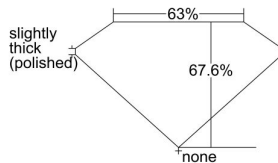

GIA®

FACSIMILE

GIA REPORT 6485029864

Verify this report at GIA.edu

GIA NATURAL DIAMOND DOSSIER®

November 07, 2023
GIA Report Number 6485029864
Shape and Cutting Style ..... Emerald Cut
Measurements ..... 5.86 x 4.20 x 2.84 mm

GRADING RESULTS

Carat Weight ..... 0.70 carat
Color Grade ..... G
Clarity Grade VS1

ADDITIONAL GRADING INFORMATION

Polish ..... Very Good
Symmetry ..... Very Good
Fluorescence ..... None
Clarity Characteristics..... Crystal, Cloud, Needle, Pinpoint
Inscription(s): GIA 6485029864

PROPORTIONS

Profile not to actual proportions

GRADING SCALES

GIA COLOR SCALE		GIA CLARITY SCALE			
COLORLESS	D	VERY VERY SLIGHTLY INCLUDED	FLAWLESS		
	E		INTERNALLY FLAWLESS		
	F	VERY SLIGHTLY INCLUDED	VVS₁		
	G		VVS₂		
	H		VS₁		
	NEAR COLORLESS	I	SLIGHTLY INCLUDED	VS₂	
		J		SI₁	
		FAINT	K	INCLUDED	SI₂
			L		I₁
			M		I₂
VERT LIGHT	N	LIGHT	I₃		
	O				
	P				
	Q				
	R