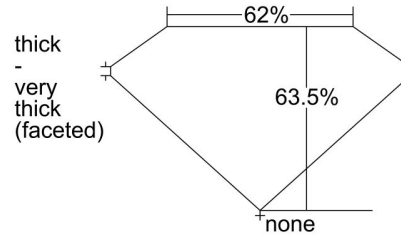

PROPORTIONS

Profile not to actual proportions