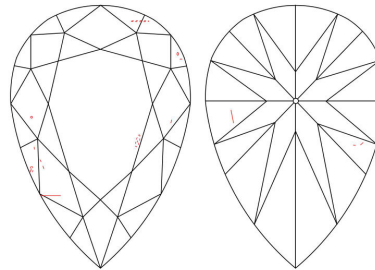

GIA NATURAL DIAMOND GRADING REPORT

April 25, 2024
GIA Report Number 6492179441
Shape and Cutting Style Pear Brilliant
Measurements 10.14 x 6.28 x 3.98 mm

GRADING RESULTS

Carat Weight 1.50 carat
Color Grade E
Clarity Grade VS2

ADDITIONAL GRADING INFORMATION

Polish Excellent
Symmetry Very Good
Fluorescence None
Inscription(s): GIA 6492179441

Comments: Additional clouds are not shown. Pinpoints are not shown.

PROPORTIONS

Profile not to actual proportions

CLARITY CHARACTERISTICS

KEY TO SYMBOLS*

- Cloud
- Feather
- Crystal
- Needle

* Red symbols denote internal characteristics (inclusions). Green or black symbols denote external characteristics (blemishes). Diagram is an approximate representation of the diamond, and symbols shown indicate type, position, and approximate size of clarity characteristics. All clarity characteristics may not be shown. Details of finish are not shown.