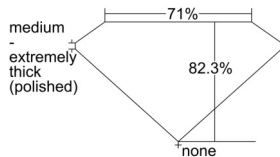

GIA®

FACSIMILE

GIA REPORT 6501117437

Verify this report at GIA.edu

GIA NATURAL DIAMOND DOSSIER®

August 08, 2024
GIA Report Number 6501117437
Shape and Cutting Style ..... Square Modified Brilliant
Measurements ..... 5.21 x 5.15 x 4.23 mm

GRADING RESULTS

Carat Weight ..... 0.90 carat
Color Grade ..... D
Clarity Grade VS2

ADDITIONAL GRADING INFORMATION

Polish ..... Very Good
Symmetry ..... Fair
Fluorescence ..... None
Clarity Characteristics ..... Chip, Feather
Inscription(s): GIA 6501117437

PROPORTIONS

Profile not to actual proportions

GRADING SCALES

GIA COLOR SCALE		GIA CLARITY SCALE		
COLORLESS	D	VERY VERY SLIGHTLY INCLUDED	FLAWLESS	
	E		INTERNALLY FLAWLESS	
	F		VVS₁	
	G		VVS₂	
	NEAR COLORLESS	H	VERY SLIGHTLY INCLUDED	VS₁
		I		VS₂
		J	SLIGHTLY INCLUDED	I₁
		K		I₂
	L	I₃		
	FAINT	M	INCLUDED	
N				
O				
P				
Q				
R				
S				
T				
LIGHT	U			
	V			
	W			
	X			
	Y			
	Z