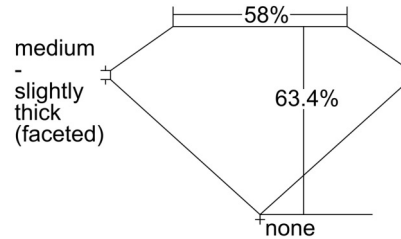

GIA NATURAL DIAMOND GRADING REPORT

November 05, 2024
GIA Report Number 6501767638
Shape and Cutting Style ..... Oval Brilliant
Measurements ..... 8.29 x 5.54 x 3.51 mm

GRADING RESULTS

Carat Weight ..... 1.05 carat
Color Grade ..... K
Clarity Grade VVS2

ADDITIONAL GRADING INFORMATION

Polish ..... Excellent
Symmetry ..... Excellent
Fluorescence ..... None
Inscription(s): GIA 6501767638
Comments: Surface graining is not shown.

PROPORTIONS

Profile not to actual proportions