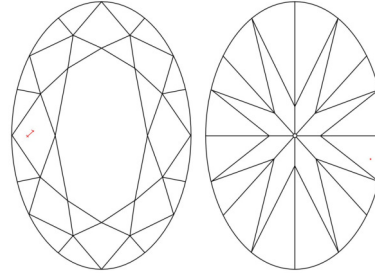

GIA NATURAL DIAMOND GRADING REPORT

November 05, 2024  
 GIA Report Number ..... 6501767638  
 Shape and Cutting Style ..... Oval Brilliant  
 Measurements ..... 8.29 x 5.54 x 3.51 mm

GRADING RESULTS

Carat Weight ..... 1.05 carat  
 Color Grade ..... K  
 Clarity Grade ..... VVS2

ADDITIONAL GRADING INFORMATION

Polish ..... Excellent  
 Symmetry ..... Excellent  
 Fluorescence ..... None  
 Inscription(s): GIA 6501767638  
**Comments:** Surface graining is not shown.

PROPORTIONS

Profile not to actual proportions

CLARITY CHARACTERISTICS

KEY TO SYMBOLS\*

-  Twinning Whisker
-  Pinpoint

GRADING SCALES

GIA COLOR SCALE		GIA CLARITY SCALE	
COLOURLESS	D	VERY VERY SLIGHTLY INCLUDED	FLAWLESS
	E		INTERNALLY FLAWLESS
	F		VVS <sub>1</sub>
NEAR COLOURLESS	G	VERY SLIGHTLY INCLUDED	VVS <sub>2</sub>
	H		VS <sub>1</sub>
	I		VS <sub>2</sub>
FANT	J	SLIGHTLY INCLUDED	SI <sub>1</sub>
	K		SI <sub>2</sub>
	L		I <sub>1</sub>
VERY LIGHT	M	INCLUDED	I <sub>2</sub>
	N		I <sub>3</sub>
	O		
LIGHT	P		
	Q		
	R		
	S		
	T		
	U		
	V		
W			
X			
Y			
Z			