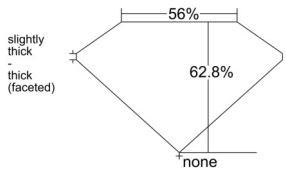

GIA®

FACSIMILE

GIA REPORT 6531397858

Verify this report at GIA.edu

GIA NATURAL DIAMOND DOSSIER®

September 29, 2025
GIA Report Number 6531397858
Shape and Cutting Style ..... Oval Brilliant
Measurements ..... 6.97 x 4.97 x 3.13 mm

GRADING RESULTS

Carat Weight ..... 0.70 carat
Color Grade ..... G
Clarity Grade VS2

ADDITIONAL GRADING INFORMATION

Polish ..... Excellent
Symmetry ..... Excellent
Fluorescence ..... Faint
Clarity Characteristics ..... Feather, Crystal, Cloud
Inscription(s): GIA 6531397858

PROPORTIONS

Profile not to actual proportions

GRADING SCALES

GIA COLOR SCALE		GIA CLARITY SCALE	
COLORLESS	D	VERY VERY SLIGHTLY INCLUDED	FLAWLESS
	E		INTERNALLY FLAWLESS
	F		VVS₁
	G		VVS₂
	H		VS₁
	I		VS₂
	J		SI₁
	K		SI₂
	L		I₁
	M		I₂
NEAR COLORLESS	N	SLIGHTLY INCLUDED	I₃
	O		
	P		
	Q		
FAINT	R		
	S		
	T		
	U		
VERY LIGHT	V		
	W		
	X		
	Y		
LIGHT	Z